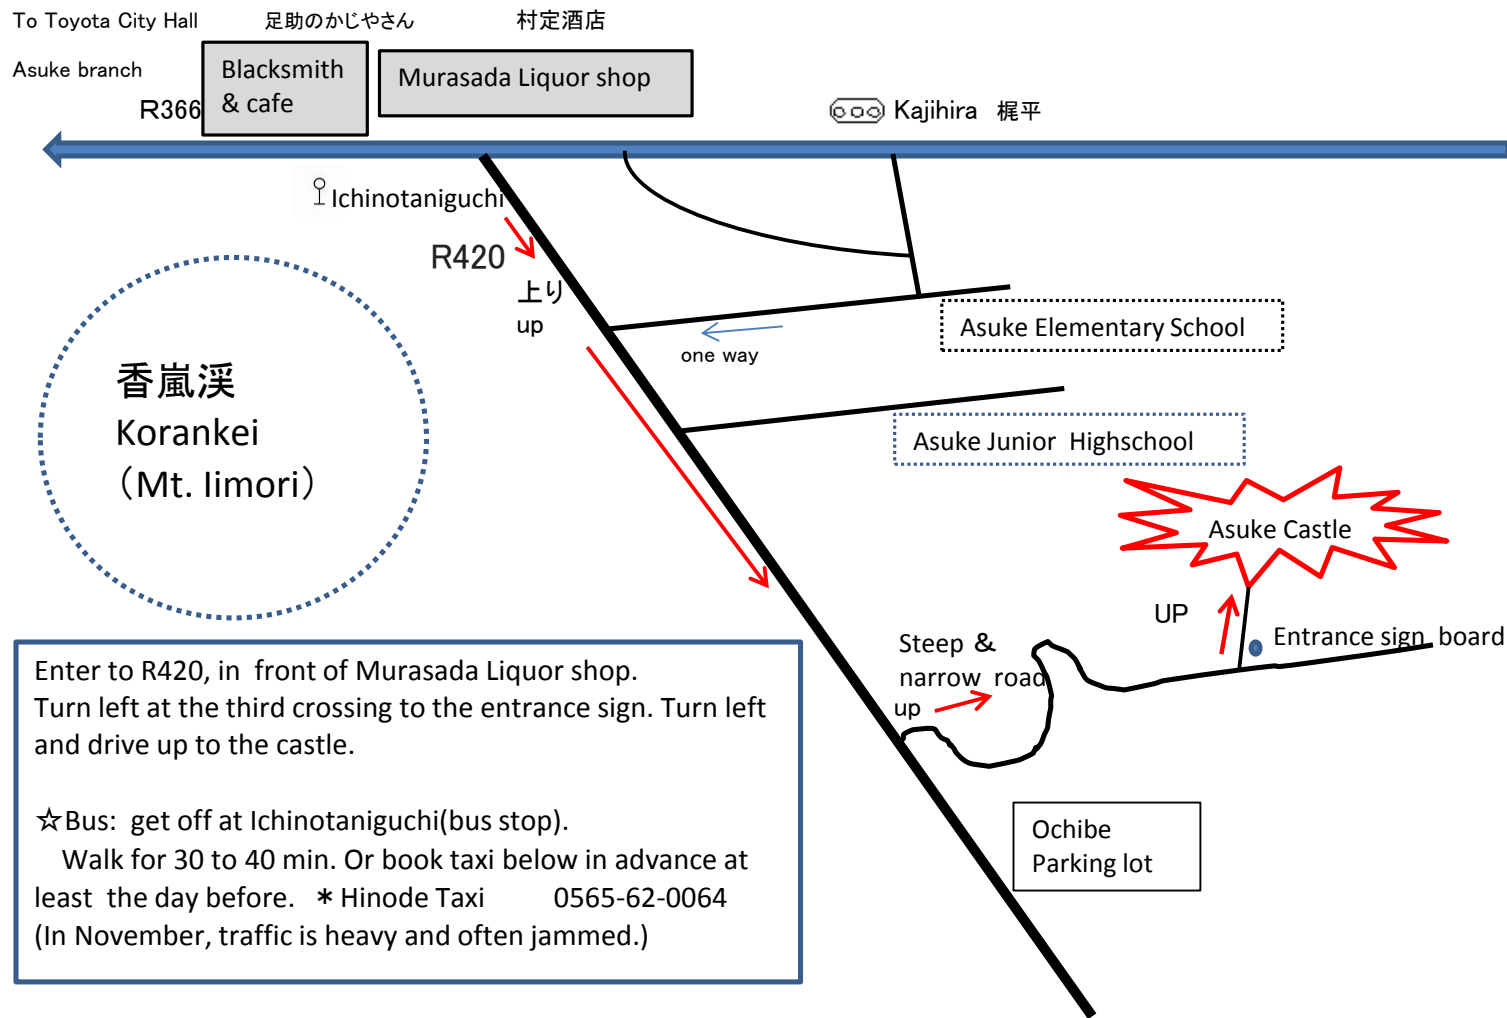

<Access to Asuke Castle > (Small car Route)

Preservation area of traditional Asuke townscape

* Attention! Bus drivers should take the other route from east.
 (Ref. Bus Route)